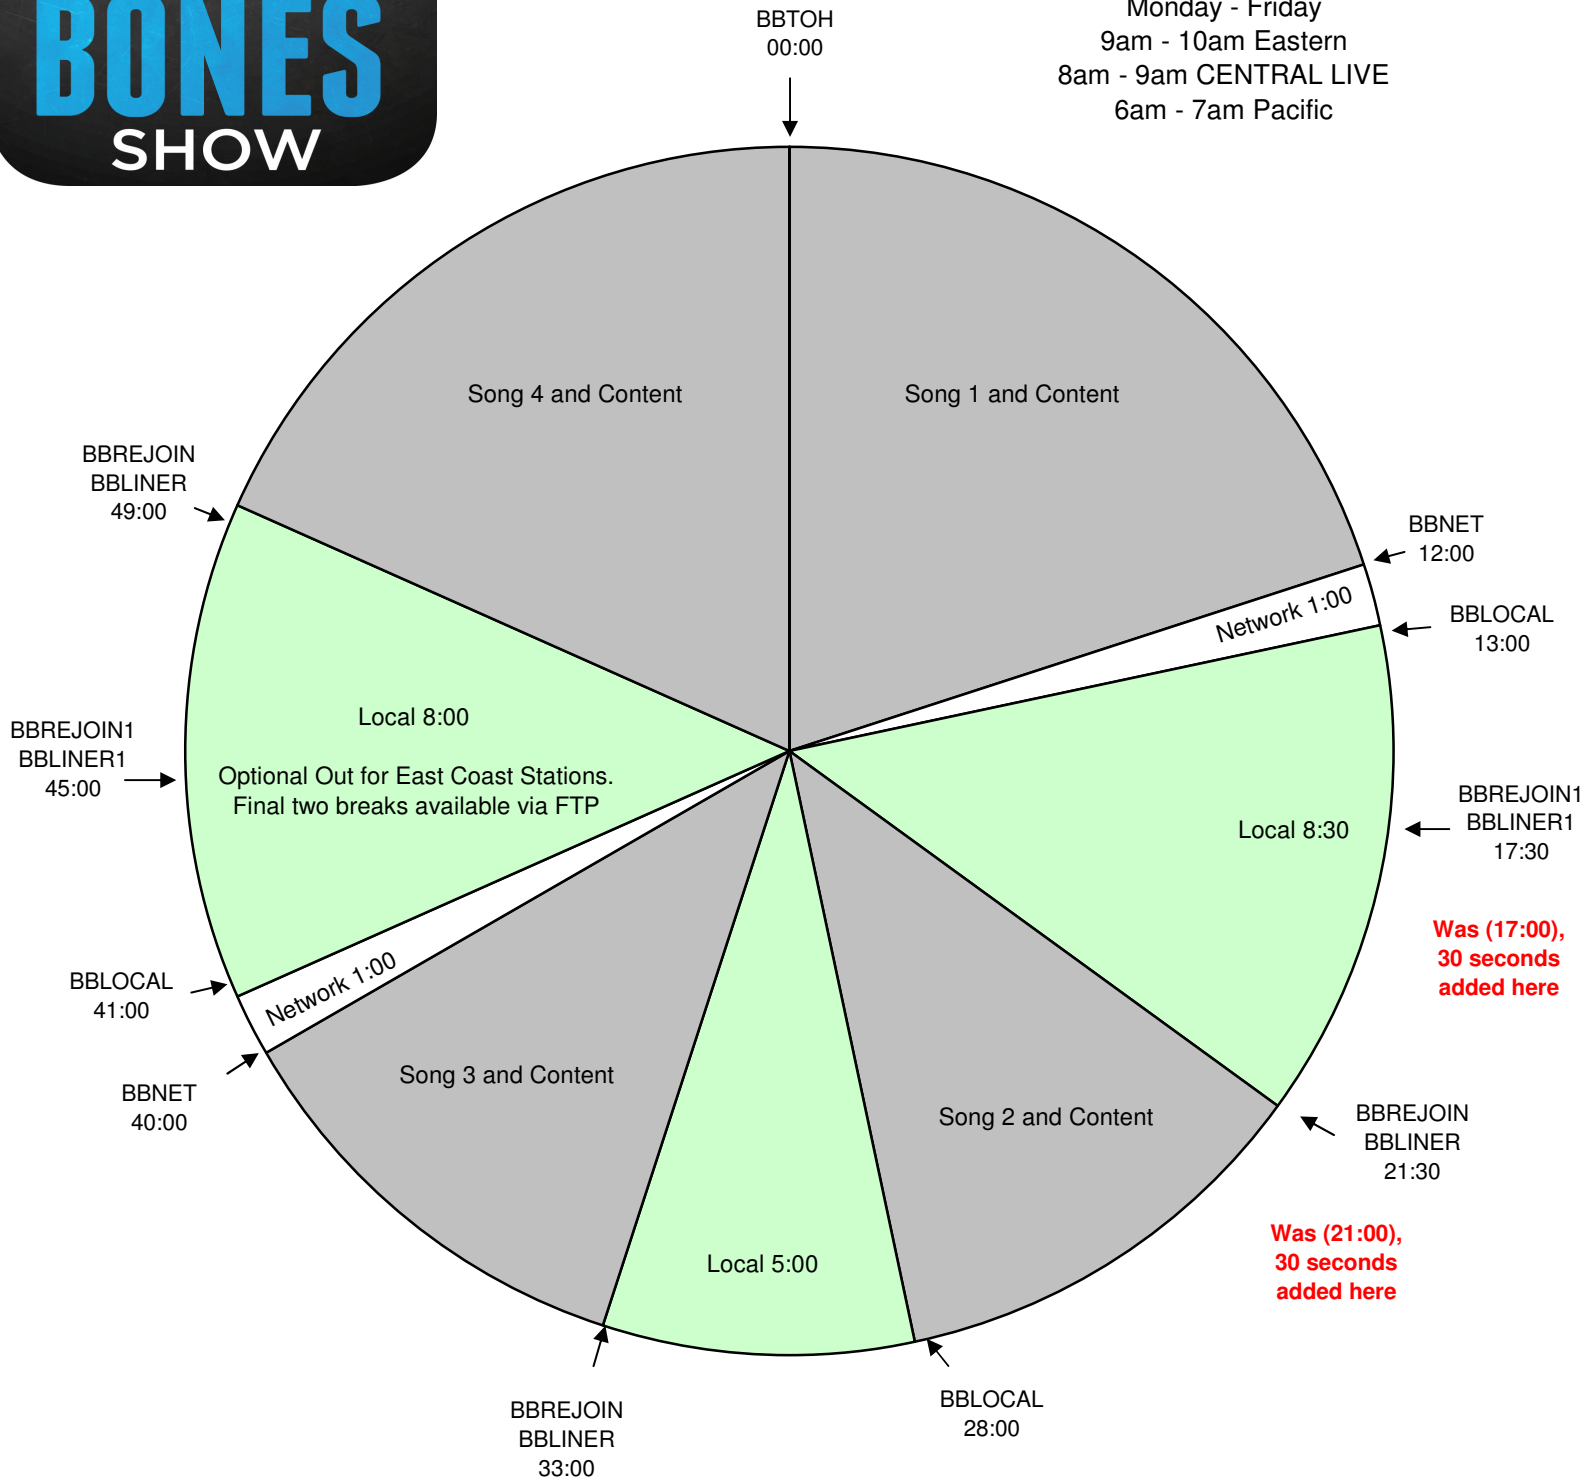

THE BOBBY BONES SHOW

The Bobby Bones Show Contest Clock
 Effective February 4th, 2015
 Premiere XDS PRO4-P Satellite
 Hour 4
 Monday - Friday
 9am - 10am Eastern
 8am - 9am CENTRAL LIVE
 6am - 7am Pacific

For Technical Assistance call:
 Premiere Network Operations Center: 800-276-4431
 Technical Info: www.premiereradio.com/engineering

All Breaks Float! TOH & BBLINER Also Float!

Program is live for 5 hours starting at 6am Eastern. Central and Western time zones are welcome to air 5 hours, starting at 5am local time.
 Network will program music and talk during the content segments. Stations are welcome to schedule additional songs in the 8 minute local segments
 "TOH" BBLOCAL - Fires 30 second contest local break.
 BBLOCAL - Fires local breaks. All breaks float.
 BBLINER - Floats. Fires locally voiced short show ID - must be exactly 5 second, dry voice
 BBLINER1 - Fires locally voiced short show ID - must be exactly 5 second, dry voice
 BBREJOIN - Joins the show
 BBREJOIN1 - Optional rejoin for 4:30 local breaks in 1st break, 4:00 in 3rd break
 BBTOH - Floats. Fires locally produced top of hour ID - network will go silent for :15
 BBCONTEST - For iHeartMedia Contesting